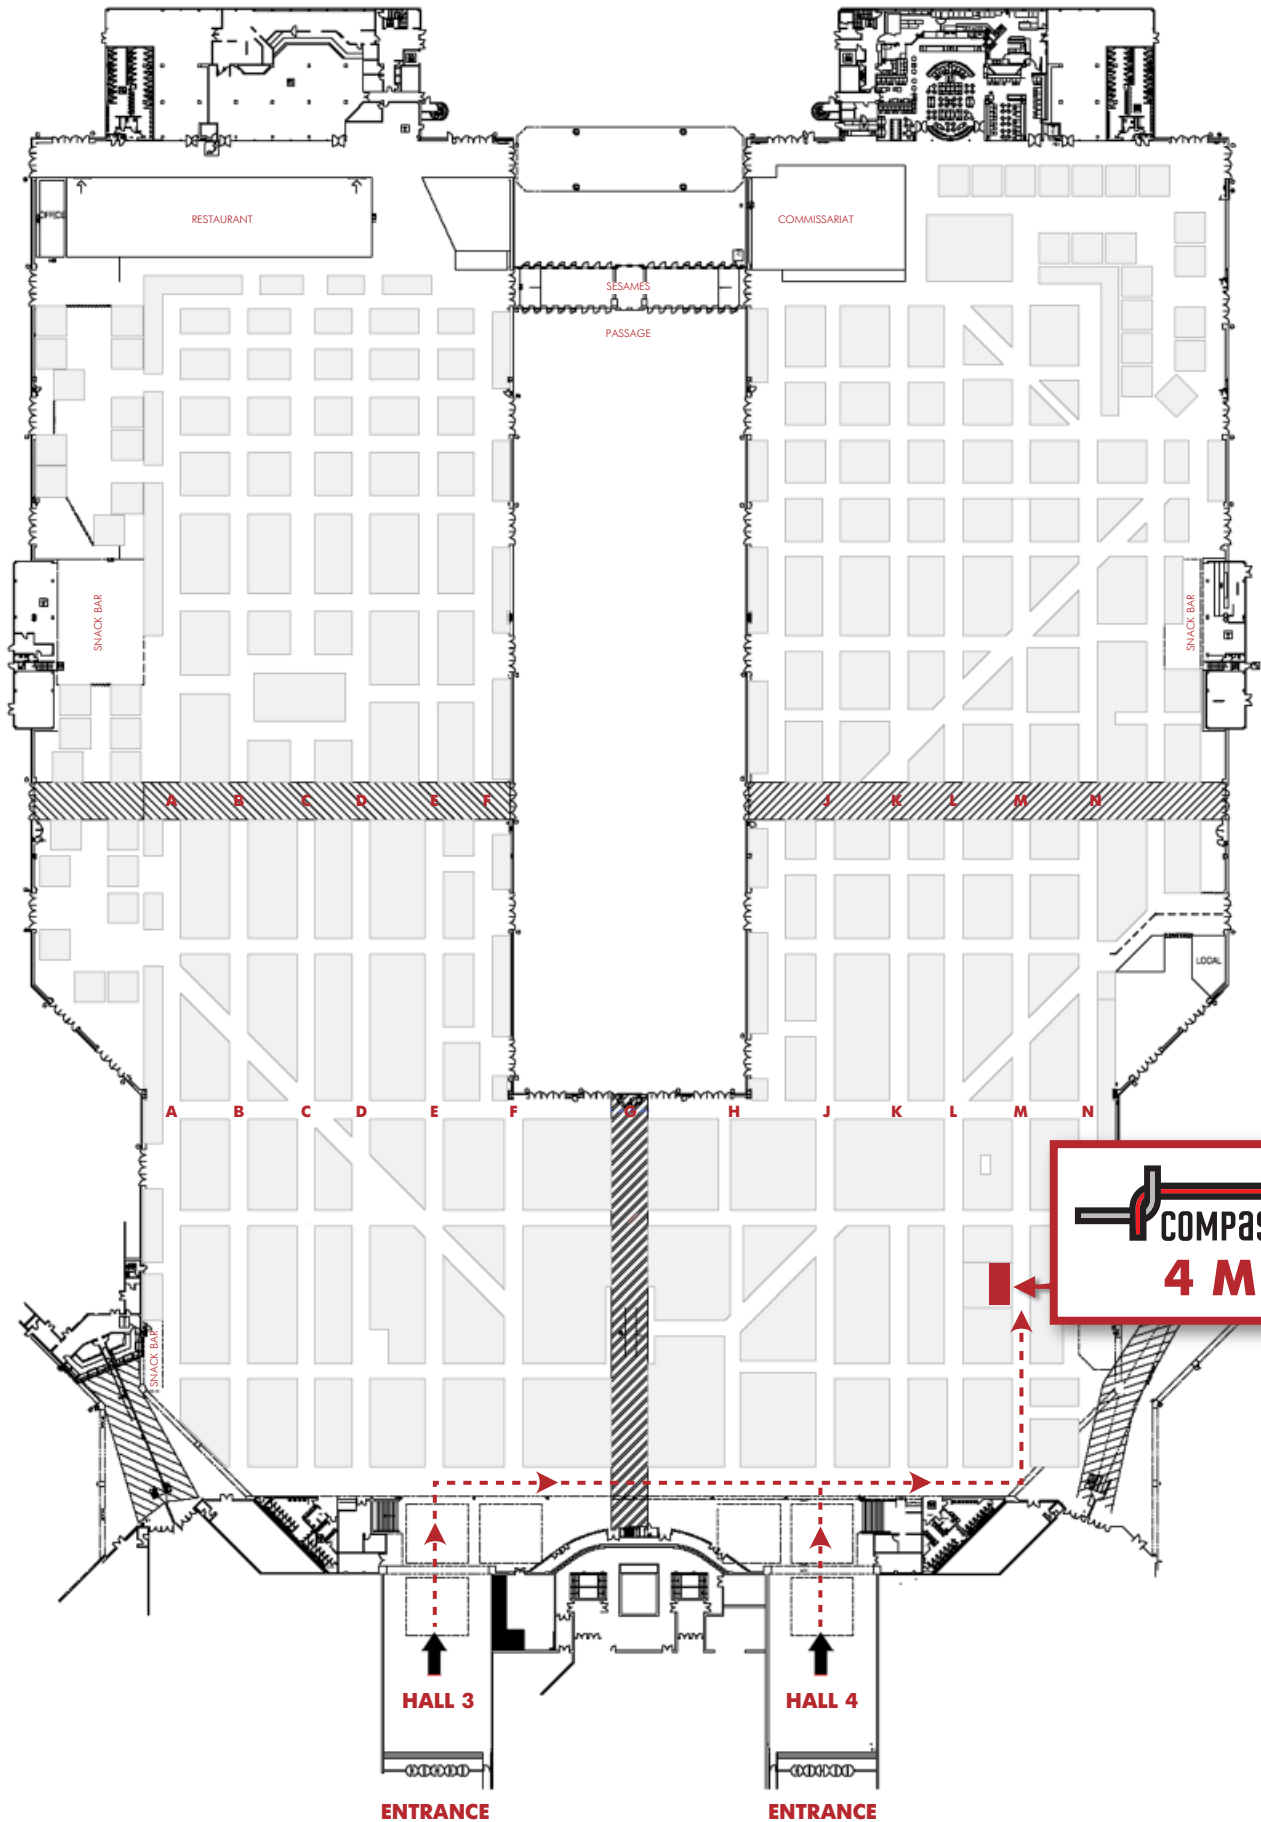

CARTES 2007 floorplan

November 13-14 & 15, 2007 — Paris — Nord Villepinte Exhibition Centre, France

COMPASS PLUS
4 M 019